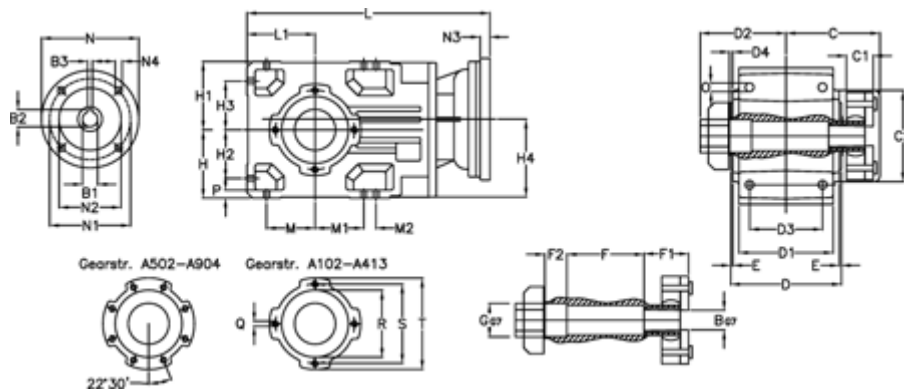

Article number: 29600201626140
 Description: Bevel helical gearbox
 A202QF25-16,2-P100B5

Measures

B = 25	D1 = 110	F2 = 36	L = 335.5	N3 = -
B1 = 28	D2 = 60	G = 32	L1 = 80	N4 = M12x16
B2 = 31.3	D3 = 90	GA = 14,5 NM	M = 60.0	O = 9.5
B3 = 8	d4 = 4.5	H = 80	M1 = 60.0	P = 9
C = 89.5	Description = A202QF-xx-P100 B5	H1 = 80	M2 = -	Q = M8x15
C1 = 23	E = 3.0	H2 = 60.0	N = 250	R = 95
C2 = 72.0	F = 77.5	H3 = 60.0	N1 = 215	S = 115
D = 136	F1 = 36.0	H4 = 93.0	N2 = 180	T = 140